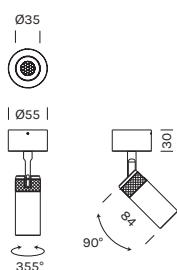

## EYE SPOT

- alluminio

- aluminum

	<b>M 2700K</b>	<b>W 3000K</b>	<b>N 4000K</b>
<b>Power</b>	6.6W	6.6W	6.6W
<b>Nominal lumen</b>	700.0lm	733.0lm	785.0lm
<b>CRI</b>	>90	>90	>90
<b>Supply</b>	24Vdc	24Vdc	24Vdc
Item	Temperature	°Optic	Finish
<b>3780</b>	<b>M</b>	<b>14</b>	<b>-BO</b>
	<b>W</b>	<b>36</b>	<b>-NO</b>
	<b>N</b>		<b>-BV</b>
			<b>-OR</b>
			<b>-TI</b>

**Driver 24Vdc in tensione in remoto**

Remote constant voltage drivers 24Vdc

Item	items powerable	Power	IP	Dimensions	Dimming
<b>1A0150</b>	1-2	30W	IP20	154x50x14	ON-OFF
<b>1A1910</b>	1-4	60W	IP20	185x63,5x22	ON-OFF
<b>1A1476</b>	1-7	100W	IP20	177x56,4x17,2	ON-OFF
<b>1A2168</b>	1-7	100W	IP20	190x65x22	PUSH   DALI
<b>1A1999</b>	1-7	100W	IP20	201x63x30	L-C

**Centraline dimmerabili in remoto**

Remote dimmable controllers

Item	Power	IP	Dimensions	Dimming
<b>1A0837/24</b>	144W	IP20	132x22x20	PUSH   DALI   1-10V
<b>1A0838/24</b>	288W	IP20	164x38x25	PUSH   DALI   0.1-10V